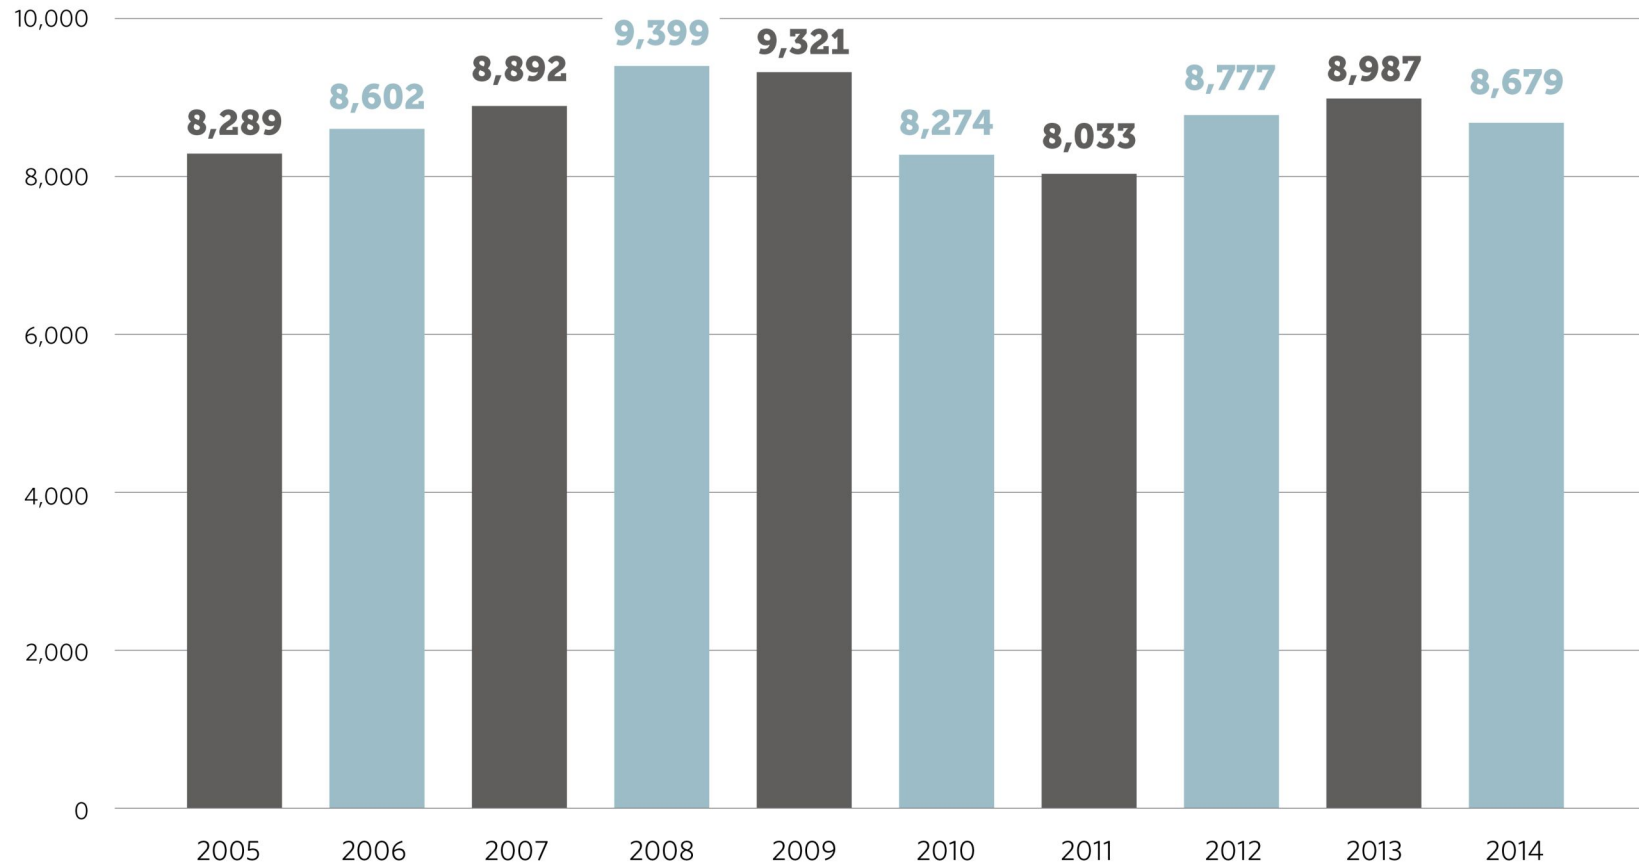

## Philadelphia Prison Population

### Average daily inmate count

The average daily population in Philadelphia's jails declined modestly to 8,679 in 2014 after two years of increases. While the number of arrests plays a role in the prison population, policies used by the courts and the district attorney, including those which affect bail, often have a significant impact.